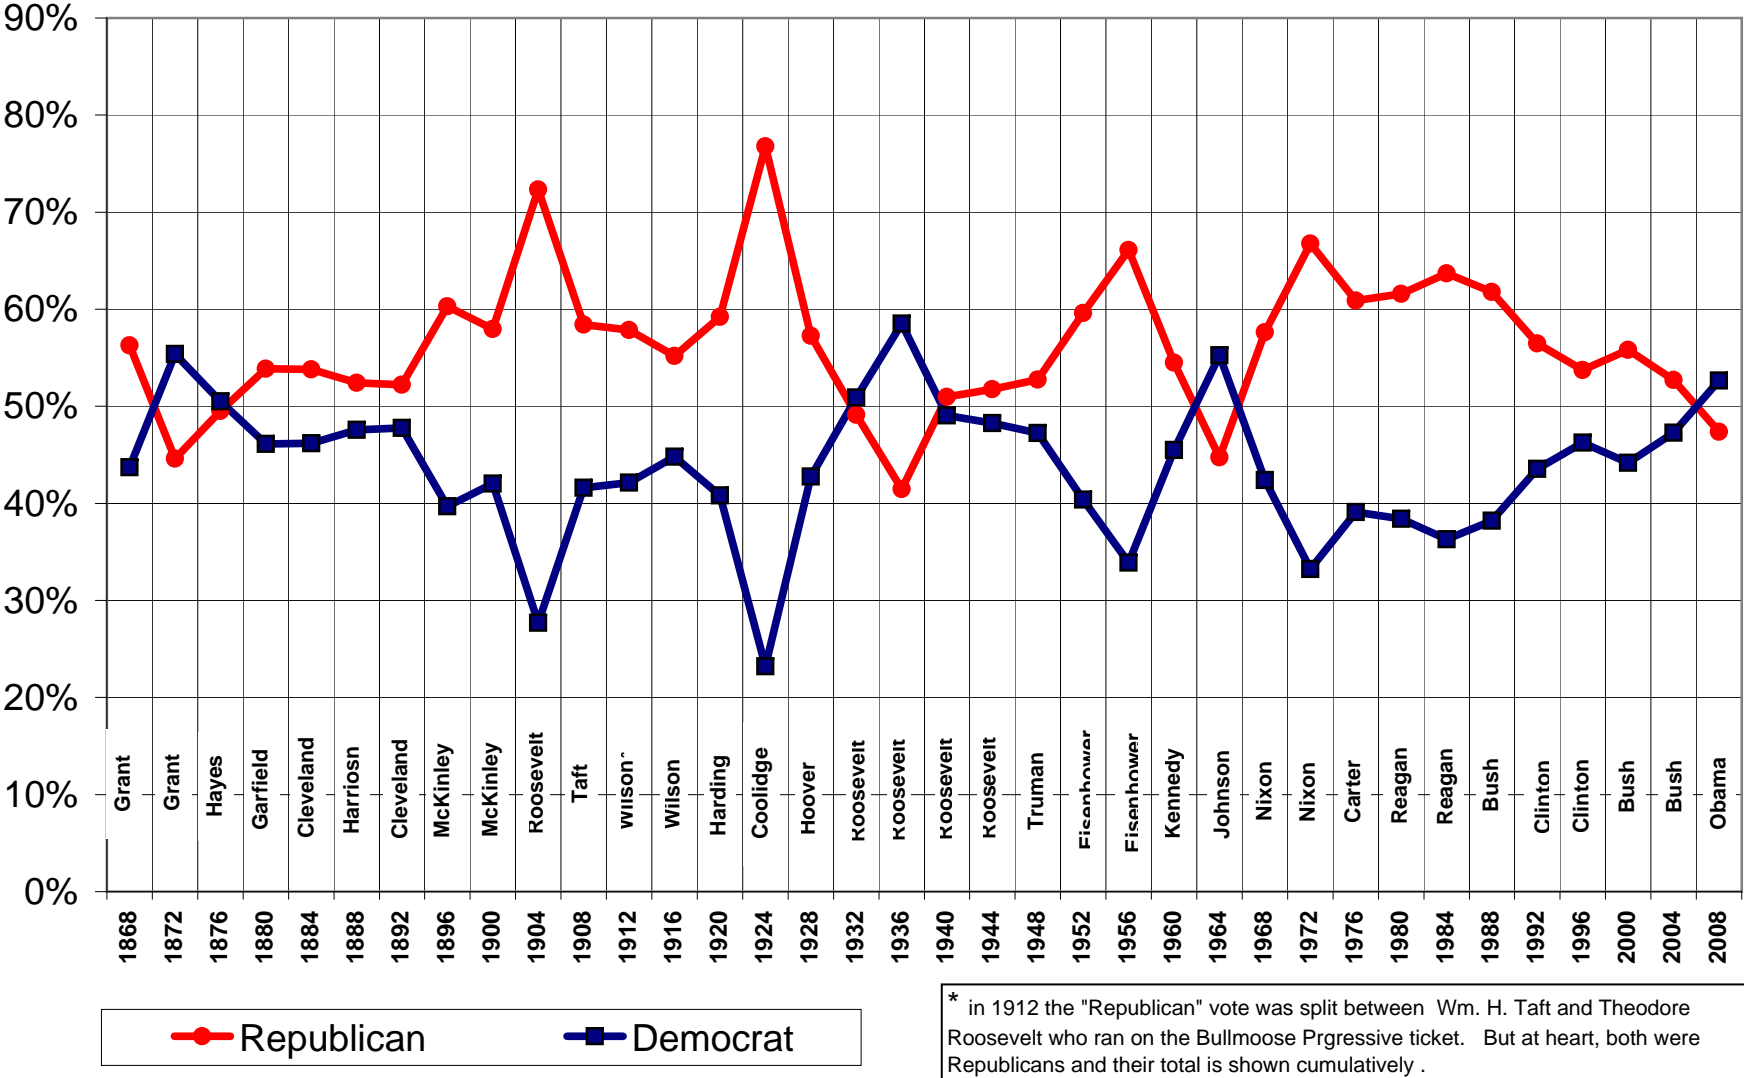

# Hamilton County Republican Democratic Split 1878 - 2008

● Republican     
 ■ Democrat

\* in 1912 the "Republican" vote was split between Wm. H. Taft and Theodore Roosevelt who ran on the Bullmoose Progressive ticket. But at heart, both were Republicans and their total is shown cumulatively .